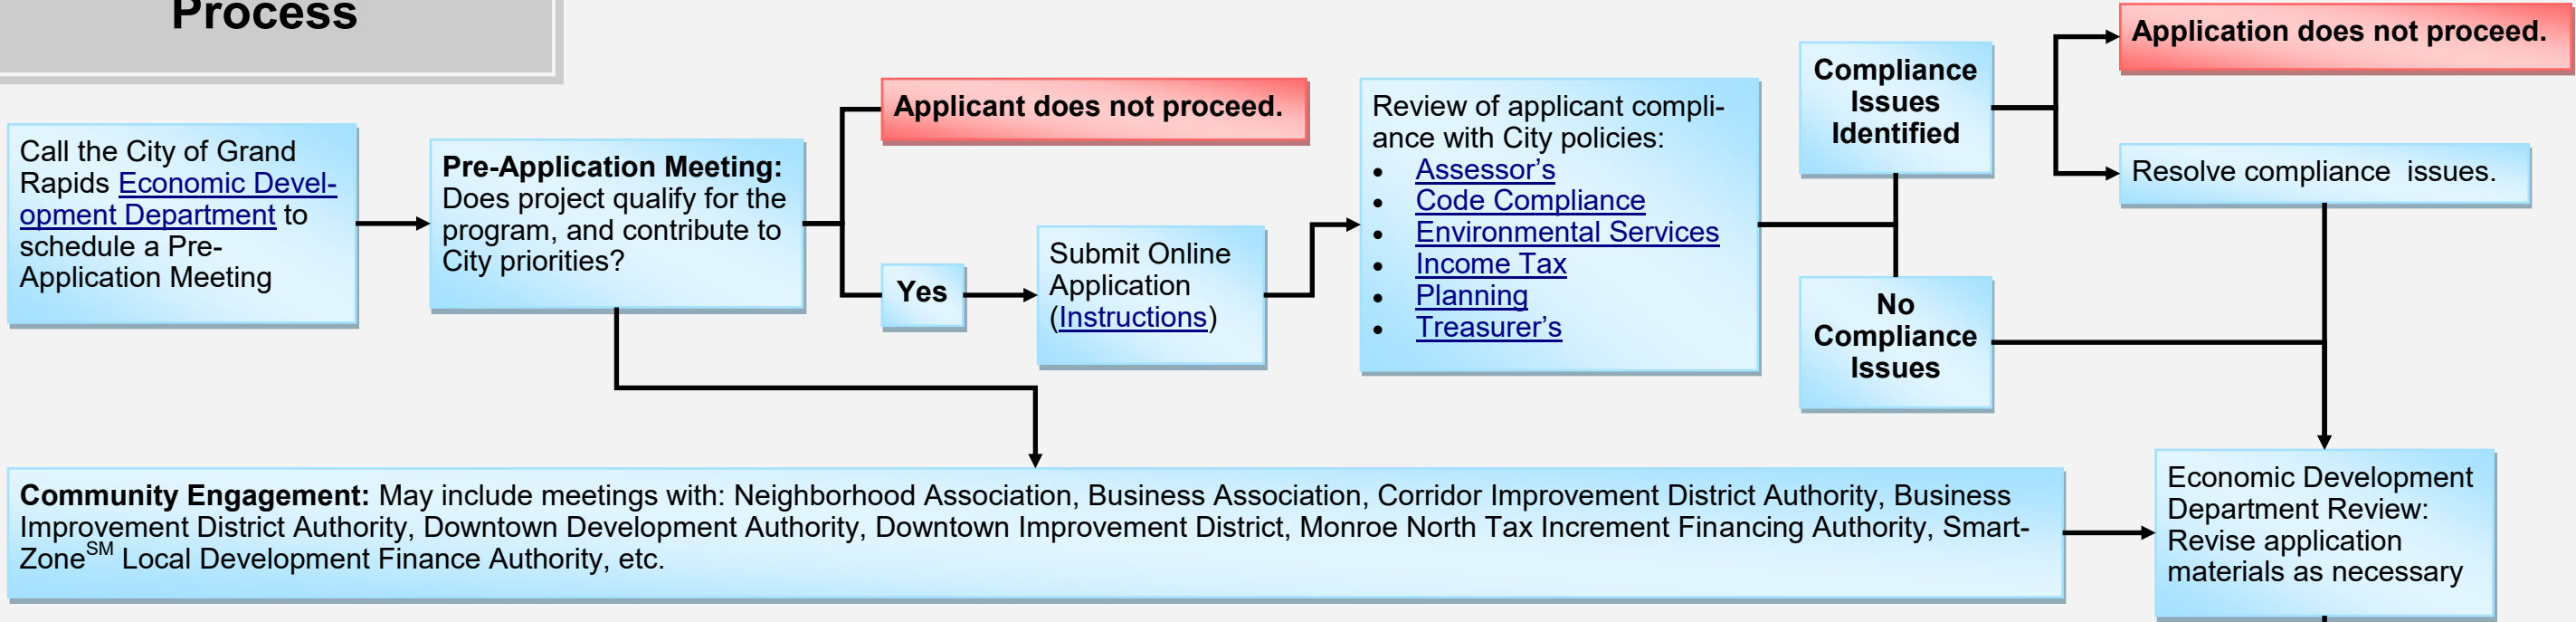

Brownfield Application Process

Timeframe: The community engagement and pre-approval process can take one to four (1-4) months depending on the project's location.

Timeframe: The local approval process takes three to four (3-4) months depending on meeting schedules.

Timeframe: The state approval and the post-approval process depends on the applicant.

* Applicant attendance is required.