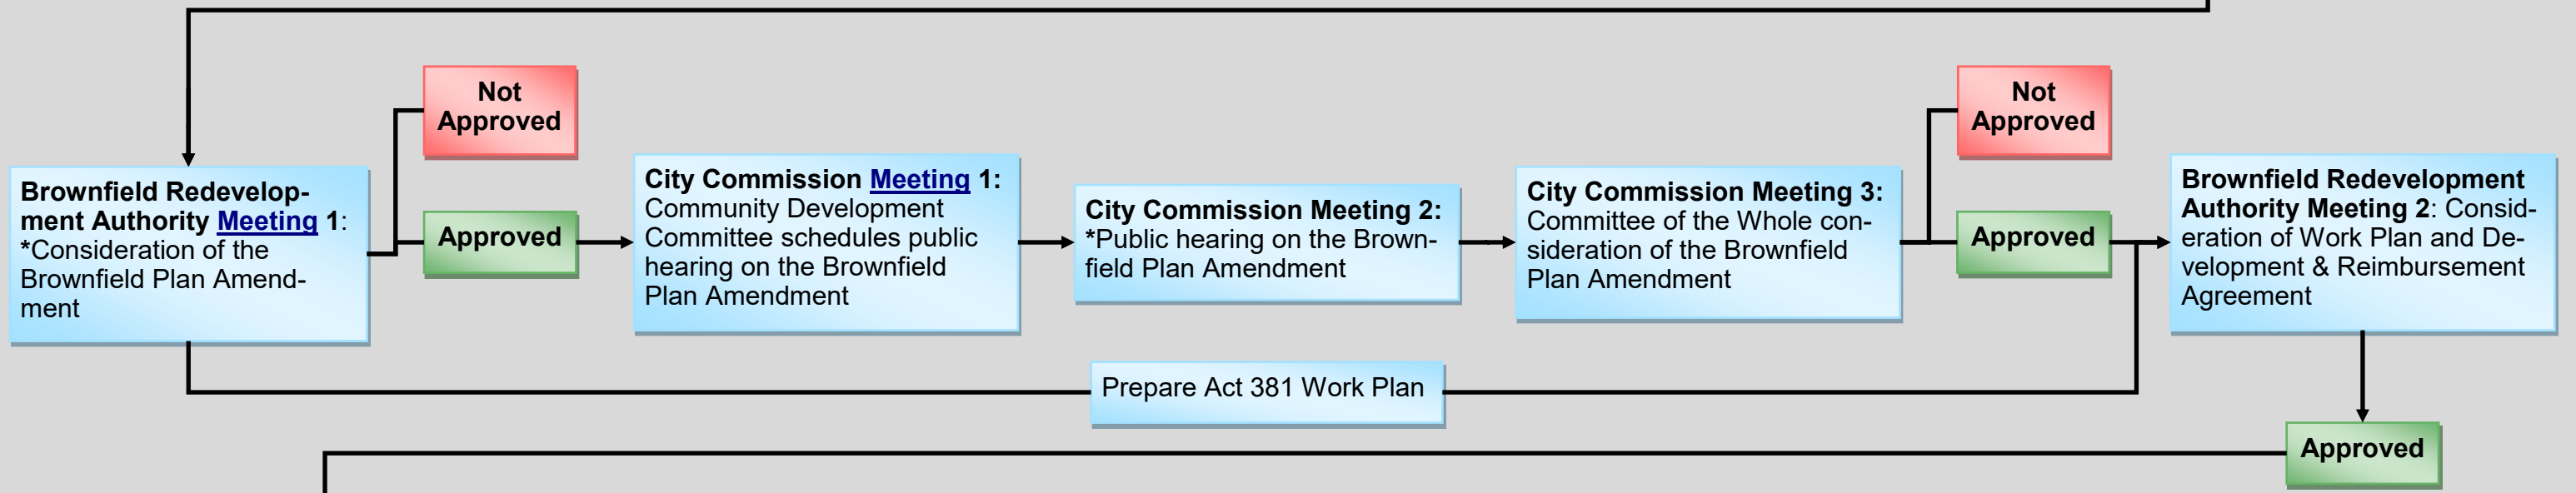

Brownfield Application Process

Timeframe: The community engagement and pre-approval process can take one to four (1-4) months depending on the project's location.

Timeframe: The local approval process takes three to four (3-4) months depending on meeting schedules.

Timeframe: The state approval and the post-approval process depends on the applicant.

* Applicant attendance is required.